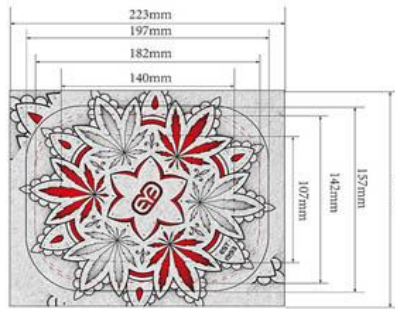

Multiple sizes & functions

7x4.9 inch

7x5.5 inch

8.1x5.7 inch

8.3x4.1 inch

8.3x5.6 inch

10.6x6.3 inch

11.3x7.4 inch

8.1x5.7x1.6 inch
 Rolling tray with tin box

With a tin box can help organize other smoking accessories to avoid missing parts and mess up.

7x5.5x2.8 inch
 Rolling tray with wooden box

100% bamboo storage support custom engraving, with large capacity could hold smoking papers or lighters.

11x8x1.3 inch
 Led glow tray

With 7 changing colors and 3 different light modes, bring more enjoyment in the night.

GET
FREE
SAMPLES!

3 steps to customization

Itinbox®

Your logo

Vector file

Your rolling tray